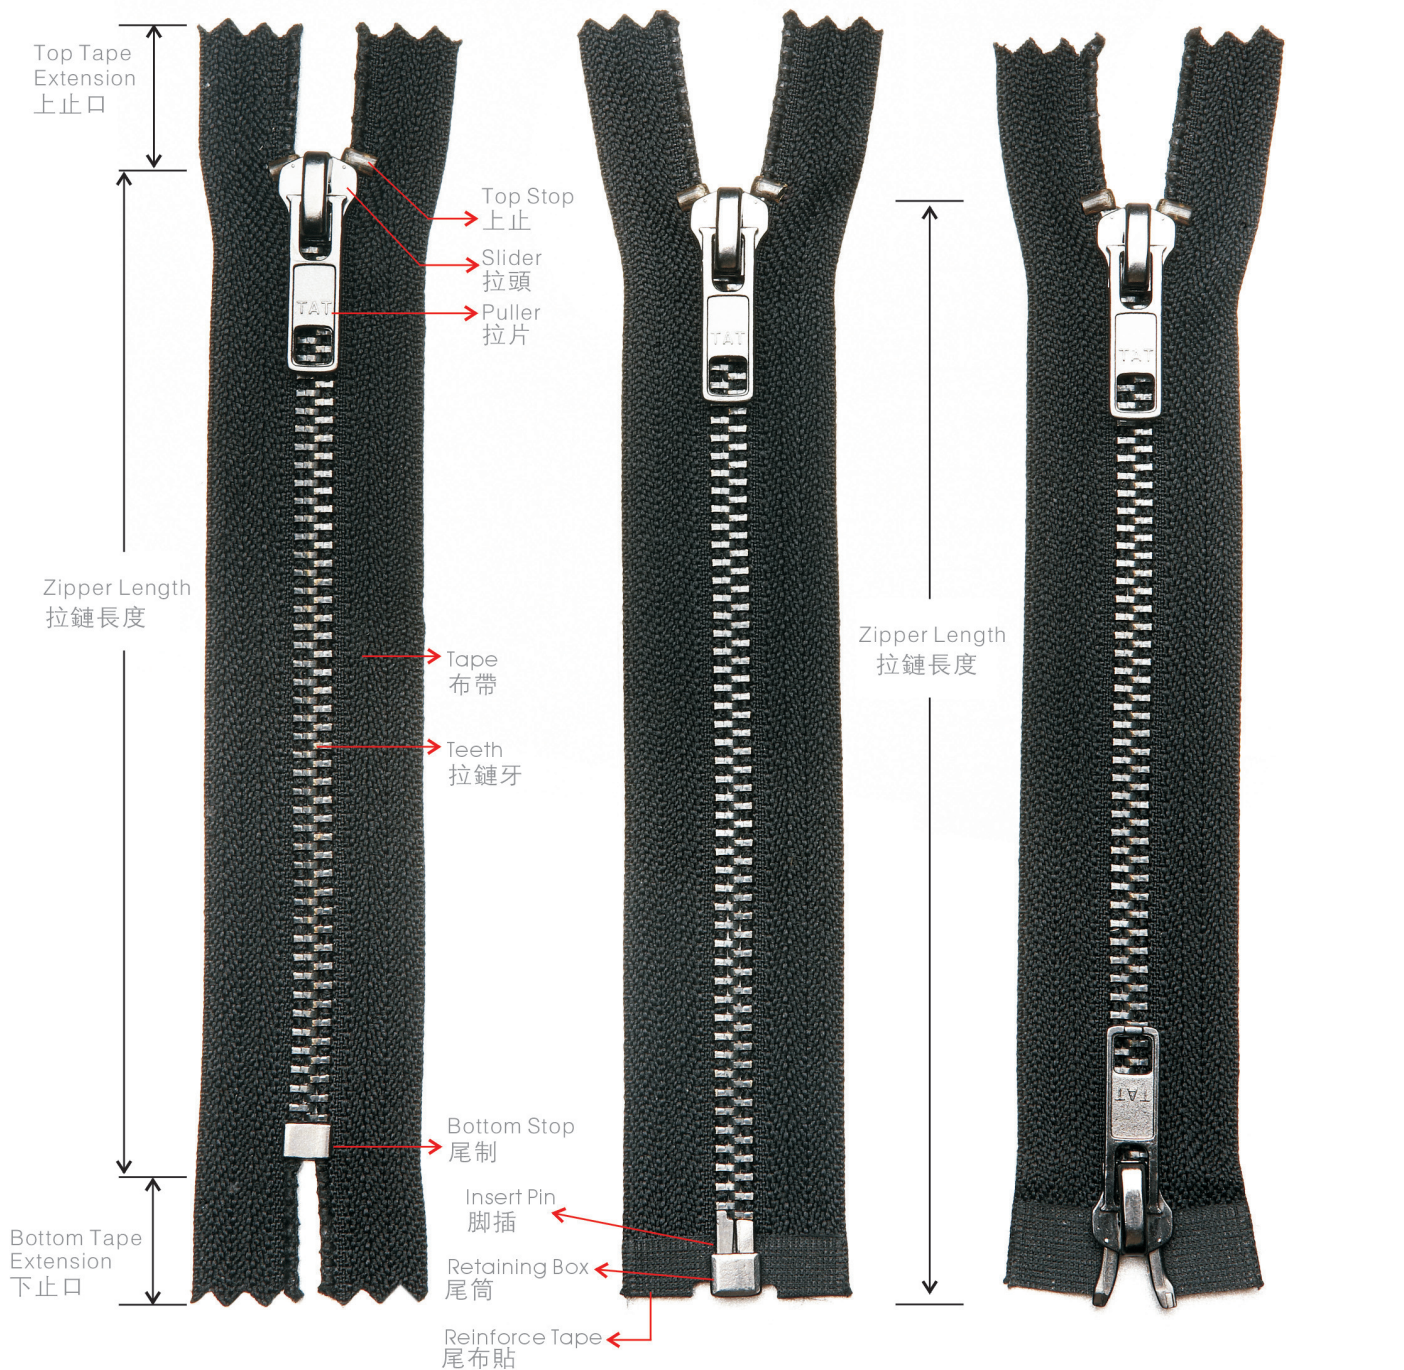

ZIPPER

STRUCTURE OF ZIPPER

Closed-End Zipper
密尾拉鏈

Open-End Zipper
開尾拉鏈

Two Way Open-End Zipper
開尾上下拉鏈

DIFFERENT TYPES OF INVISIBLE ZIPPERS

Invisible Closed End A/L Tear Drop Slider, Woven Tape
Available size : 3, 4, 5

Invisible Closed End A/L Tear Drop Slider, Lace Tape
Available size : 3, 4, 5

Invisible Closed End Double Tear Drop Sliders, Both Ends Bottom Stops
Available size : 3, 4, 5

Invisible Closed End Double Tear Drop Sliders, Both Ends Top Stops
Available size : 3, 4, 5

DIFFERENT TYPES OF METAL ZIPPERS

Nickel Brass Closed End A/L Slider
Available size : 2, 3, 4, 5, 7, 8, 10

Nickel Brass Open End A/L Slider
Available size : 2, 3, 4, 5, 7, 8, 10

Nickel Brass Two-Way Open End A/L Sliders
Available size : 3, 4, 5, 7, 8, 10

Plastic Open End A/L Slider, Continuous Loop
Available size : 3, 5, 8, 10