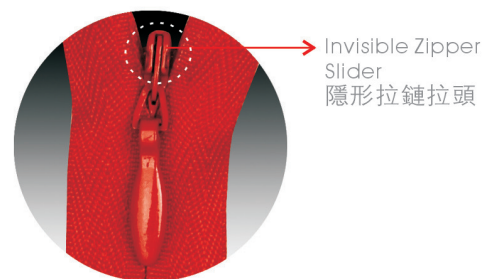

ZIPPER

STRUCTURE OF ZIPPER

Closed-End Zipper
密尾拉鏈

Open-End Zipper
開尾拉鏈

Two Way Open-End Zipper
開尾上下拉鏈

DIFFERENT TYPES OF INVISIBLE ZIPPERS

Invisible Closed End A/L Tear Drop Slider, Woven Tape
Available size : 3, 4, 5

Invisible Closed End A/L Tear Drop Slider, Lace Tape
Available size : 3, 4, 5

Invisible Closed End Double Tear Drop Sliders, Both Ends Bottom Stops
Available size : 3, 4, 5

Invisible Closed End Double Tear Drop Sliders, Both Ends Top Stops
Available size : 3, 4, 5