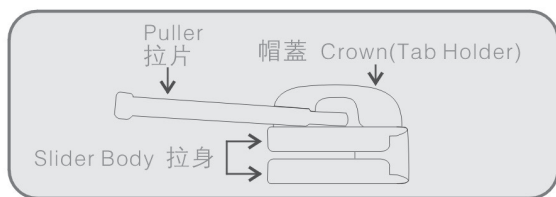

ZIPPER

STRUCTURE OF ZIPPER

Closed-End Zipper
密尾拉鏈

Open-End Zipper
開尾拉鏈

Two Way Open-End Zipper
開尾上下拉鏈

DIFFERENT TYPES OF INVISIBLE ZIPPERS

Invisible Closed End A/L Tear Drop Slider, Woven Tape
Available size : 3, 4, 5

Invisible Closed End A/L Tear Drop Slider, Lace Tape
Available size : 3, 4, 5

Invisible Closed End Double Tear Drop Sliders, Both Ends Bottom Stops
Available size : 3, 4, 5

Invisible Closed End Double Tear Drop Sliders, Both Ends Top Stops
Available size : 3, 4, 5